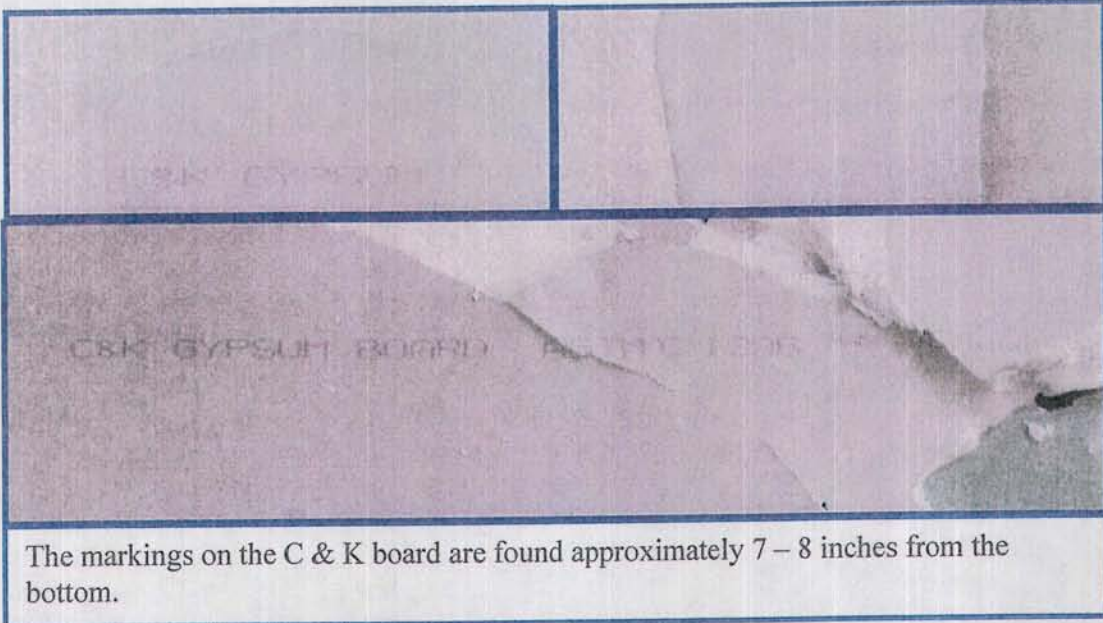

C & K Brand

The markings on the C & K board are found approximately 7 – 8 inches from the bottom.

ASTM D 1396

Handwritten notes on a small piece of paper at the bottom of the page, including the number '13' and some illegible text.